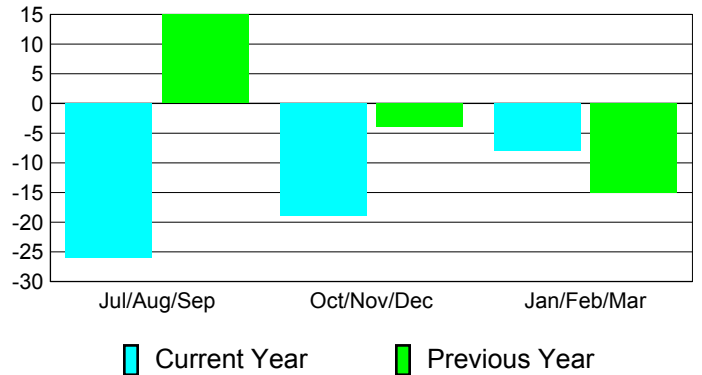

Membership Results
2010-2011

Membership
2009-2010

Month	Net Memb Goal	Actual New Memb	Actual Dropped Memb	Gain/Loss of Memb	Gain/Loss of Memb
Jul/Aug/Sep	12	28	-54	-26	15
Oct/Nov/Dec	7	26	-45	-19	-4
Jan/Feb/Mar	15	33	-41	-8	-15
Totals	34	87	-140	-53	-4

Membership Results 2010-2011

Goal, New, Dropped, Gain/Loss

Comparison of Membership Gain/Loss

Current Year Compared to the Previous Year

Gender Comparison 2010-2011

Jul/Aug/Sep

Oct/Nov/Dec

Jan/Feb/Mar