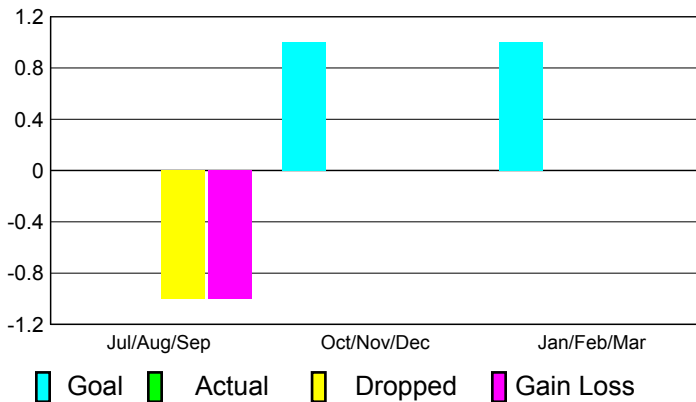

2010-2011 GMT Reports for District (or Undistricted) **District 105 A**

GMT: HOWARD PATRICK LEE

Location: ENGLAND

GMT CA: 4

CLUBS

Club Results
2010-2011

Clubs
2009-2010

Month	New Club Goal	Actual New Clubs	Actual Dropped Clubs	Gain/Loss of Clubs	Gain/Loss of Clubs
Jul/Aug/Sep	0	0	-1	-1	0
Oct/Nov/Dec	1	0	0	0	0
Jan/Feb/Mar	1	0	0	0	0
Totals	2	0	-1	-1	0

Club Results 2010-2011

Goal, New, Dropped, Gain/Loss

Comparison of Club Gain/Loss

Current Year Compared to the Previous Year

YTD Status Quo Clubs 2010-2011

Status Quo Clubs Compared to Status Quo Members

MEMBERSHIP