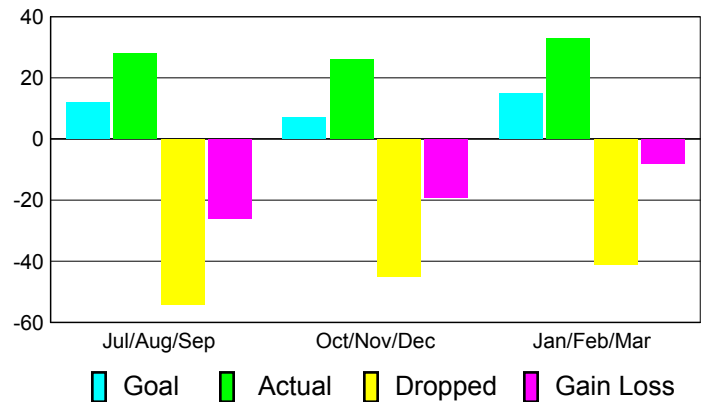

Membership Results 2010-2011

Goal, New, Dropped, Gain/Loss

Comparison of Membership Gain/Loss

Current Year Compared to the Previous Year